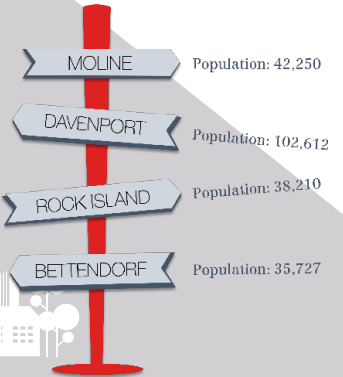

# QUAD CITIES

IOWA & ILLINOIS

BUILD YOUR BUSINESS  
here

The Quad Cities metro area includes the communities and surrounding areas of Moline, East Moline, Rock Island in Illinois, and Davenport and Bettendorf in Iowa. More than 30,000+ businesses including John Deere World Headquarters, Arconic, Kraft Heinz, Exelon, and major military installation - the Rock Island Arsenal - call the Quad Cities home.

**37 Million**  
live within a 300 mile radius of the Quad Cities

**'Heart of the Midwest'**  
along the Mississippi River, I-80, I-88, and I-74

Companies can efficiently move goods & services globally by:

**Low Cost**  
of doing business & cost of living

**400,000 MSA**

Iowa Ranks #1 Nationally  
for Physicians to work and live

**2nd Best Riverfront**  
along the Mississippi River, 2011

**40**  
Colleges &  
Universities  
within a 90 mile radius  
around the Quad Cities

Illinois is #4  
in the Nation  
for number of manufacturing jobs,  
Area Development Magazine, 2013

Iowa ranks #6  
Nationally  
in the percentage of gross state  
product in manufacturing,  
Area Development Magazine, 2013